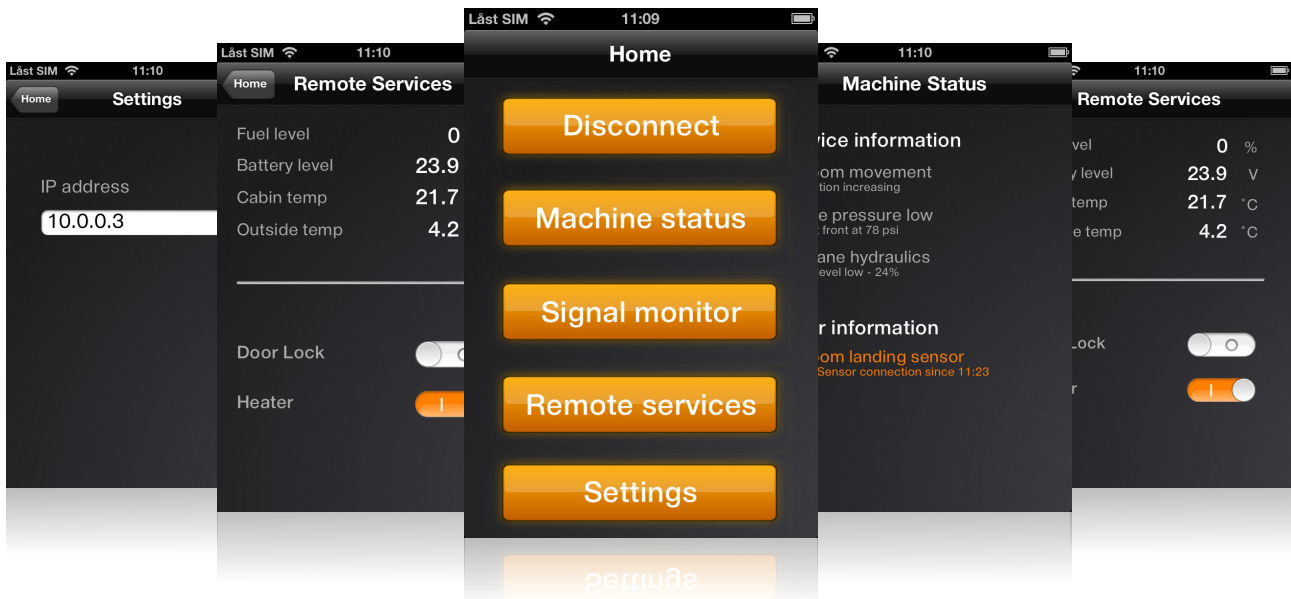

“We have only just set off on the journey of increasing software content and complexity. We will see more information management and support system for the operator, owner and other stakeholder, implemented to manage machines for higher productivity, safety, availability and ergonomics. I believe we will see personal interaction and connectivity devices, i.e. the Smartphones,

Supads and Kinects of tomorrow, form an integral part of the operation and management of machines. We will not need a connector plugged into our necks, but we will be a powerful as Neo in The Matrix.

At Bauma, we will be showcasing a Smartphone app that enables easy retrieval of condition and diagnostics data to back-office support systems.”